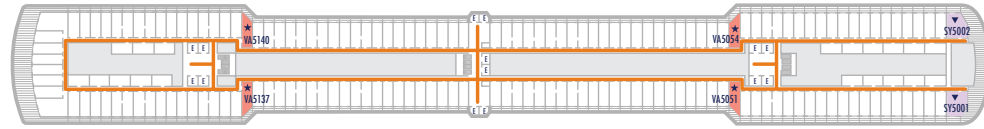

DECK A

DECK 1—MAIN DECK

DECK 2—LOWER PROMENADE

DECK 3—PROMENADE DECK

DECK 4—UPPER PROMENADE DECK

DECK 5—VERANDAH DECK

DECK 6—UPPER VERANDAH DECK

DECK 7—ROTTERDAM DECK

DECK 8—NAVIGATION DECK

DECK 9—LIDO DECK

DECK 10—OBSERVATION DECK

DECK 11—SPORTS DECK

ACCESSIBILITY KEY

- Accessible Restrooms
- Wheelchair Accessible Routes
- May require assistance with doors to access route
- Fully Accessible
- Fully Accessible with Single Side Approach
- Ambulatory Accessible
- Stairlift

For information regarding stateroom bedding configurations and accessibility features on our ships please visit the [Accessibility](#) section of our website.

- Sports Deck
- Lido Deck
- Rotterdam Deck
- Verandah Deck
- Promenade Deck
- Main Deck
- Observation Deck
- Navigation Deck
- Upper Verandah Deck
- Upper Promenade Deck
- Lower Promenade Deck