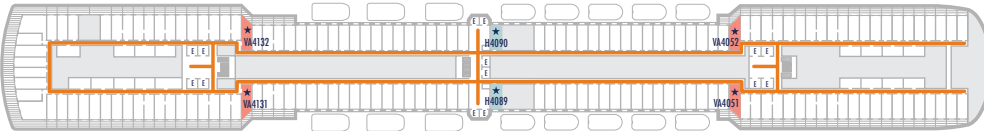

DECK A

DECK 1—MAIN DECK

DECK 2—LOWER PROMENADE

DECK 3—PROMENADE DECK

DECK 4—UPPER PROMENADE DECK

DECK 5—VERANDAH DECK

DECK 6—UPPER VERANDAH DECK

DECK 7—ROTTERDAM DECK

DECK 8—NAVIGATION DECK

DECK 9—LIDO DECK

DECK 10—OBSERVATION DECK

DECK 11—SPORTS DECK

ACCESSIBILITY KEY

- Accessible Restrooms
- Wheelchair Accessible Routes
- May require assistance with doors to access route
- Fully Accessible
- Fully Accessible with Single Side Approach
- Ambulatory Accessible
- Stairlift

For information regarding stateroom bedding configurations and accessibility features on our ships please visit the [Accessibility](#) section of our website.

- Sports Deck
- Lido Deck
- Rotterdam Deck
- Verandah Deck
- Promenade Deck
- Main Deck
- Observation Deck
- Navigation Deck
- Upper Verandah Deck
- Upper Promenade Deck
- Lower Promenade Deck