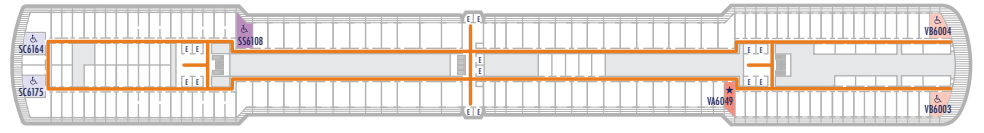

DECK A

DECK 1—MAIN DECK

DECK 2—LOWER PROMENADE

DECK 3—PROMENADE DECK

DECK 4—UPPER PROMENADE DECK

DECK 5—VERANDAH DECK

DECK 6—UPPER VERANDAH DECK

DECK 7—ROTTERDAM DECK

DECK 8—NAVIGATION DECK

DECK 9—LIDO DECK

DECK 10—OBSERVATION DECK

DECK 11—SPORTS DECK

ACCESSIBILITY KEY

- Accessible Restrooms
- Wheelchair Accessible Routes
- May require assistance with doors to access route
- Fully Accessible
- Fully Accessible with Single Side Approach
- Ambulatory Accessible
- Stairlift

For information regarding stateroom bedding configurations and accessibility features on our ships please visit the [Accessibility](#) section of our website.

- Sports Deck
- Lido Deck
- Rotterdam Deck
- Verandah Deck
- Promenade Deck
- Main Deck
- Observation Deck
- Navigation Deck
- Upper Verandah Deck
- Upper Promenade Deck
- Lower Promenade Deck