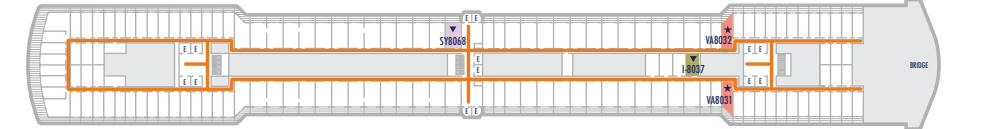

DECK A

DECK 1—MAIN DECK

DECK 2—LOWER PROMENADE

DECK 3—PROMENADE DECK

DECK 4—UPPER PROMENADE DECK

DECK 5—VERANDAH DECK

DECK 6—UPPER VERANDAH DECK

DECK 7—ROTTERDAM DECK

DECK 8—NAVIGATION DECK

DECK 9—LIDO DECK

DECK 10—OBSERVATION DECK

DECK 11—SPORTS DECK

ACCESSIBILITY KEY

- Accessible Restrooms
- Wheelchair Accessible Routes
- May require assistance with doors to access route
- Fully Accessible
- Fully Accessible with Single Side Approach
- Ambulatory Accessible
- Stairlift

For information regarding stateroom bedding configurations and accessibility features on our ships please visit the [Accessibility](#) section of our website.

- Sports Deck
- Lido Deck
- Rotterdam Deck
- Verandah Deck
- Promenade Deck
- Main Deck
- Observation Deck
- Navigation Deck
- Upper Verandah Deck
- Upper Promenade Deck
- Lower Promenade Deck