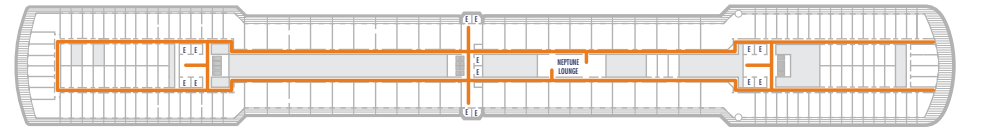

DECK A

DECK 1—MAIN DECK

DECK 2—LOWER PROMENADE

DECK 3—PROMENADE DECK

DECK 4—UPPER PROMENADE DECK

DECK 5—VERANDAH DECK

DECK 6—UPPER VERANDAH DECK

DECK 7—ROTTERDAM DECK

DECK 8—NAVIGATION DECK

DECK 9—LIDO DECK

DECK 10—OBSERVATION DECK

DECK 11—SPORTS DECK

ACCESSIBILITY KEY

- Accessible Restrooms
- Wheelchair Accessible Routes
- May require assistance with doors to access route
- Fully Accessible
- Fully Accessible with Single Side Approach
- Ambulatory Accessible
- Stairlift

For information regarding stateroom bedding configurations and accessibility features on our ships please visit the [Accessibility](#) section of our website.

- Sports Deck
- Lido Deck
- Rotterdam Deck
- Verandah Deck
- Promenade Deck
- Main Deck
- Observation Deck
- Navigation Deck
- Upper Verandah Deck
- Upper Promenade Deck
- Lower Promenade Deck