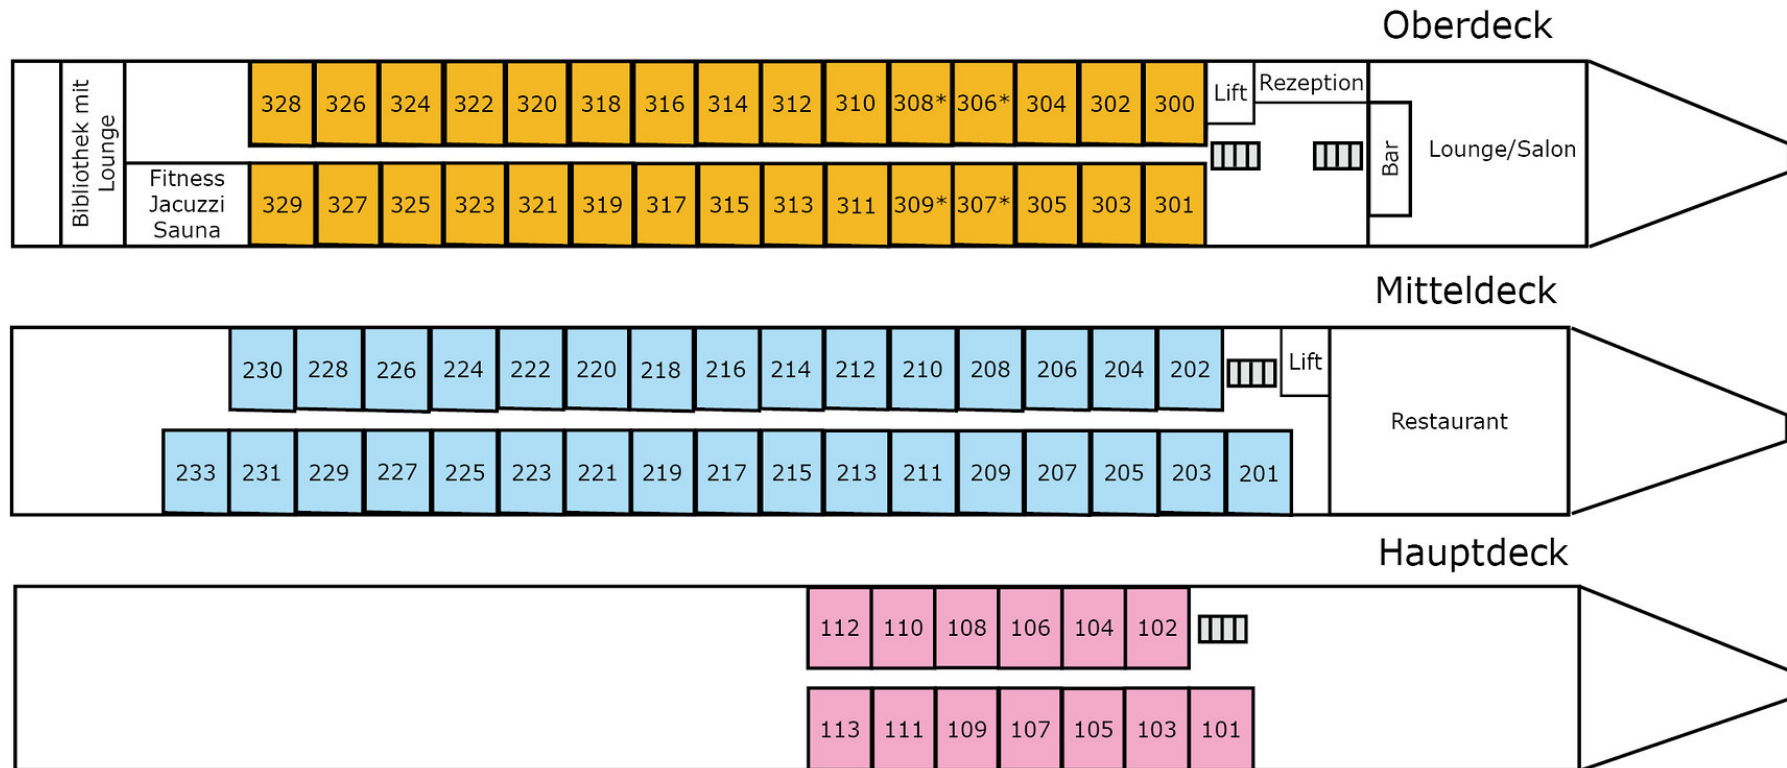

MS MANON

- 2-Bett-Kabinen Hauptdeck
Two-bed-cabin main deck
- 2-Bett-Kabinen Mitteldeck
Two-bed-cabin middle deck
- 2-Bett-Kabinen Oberdeck
* 2-Bett Kabinen Oberdeck mit Badewanne
Two-bed-cabin upper deck
* Two-bed-cabin upper deck with bath tub